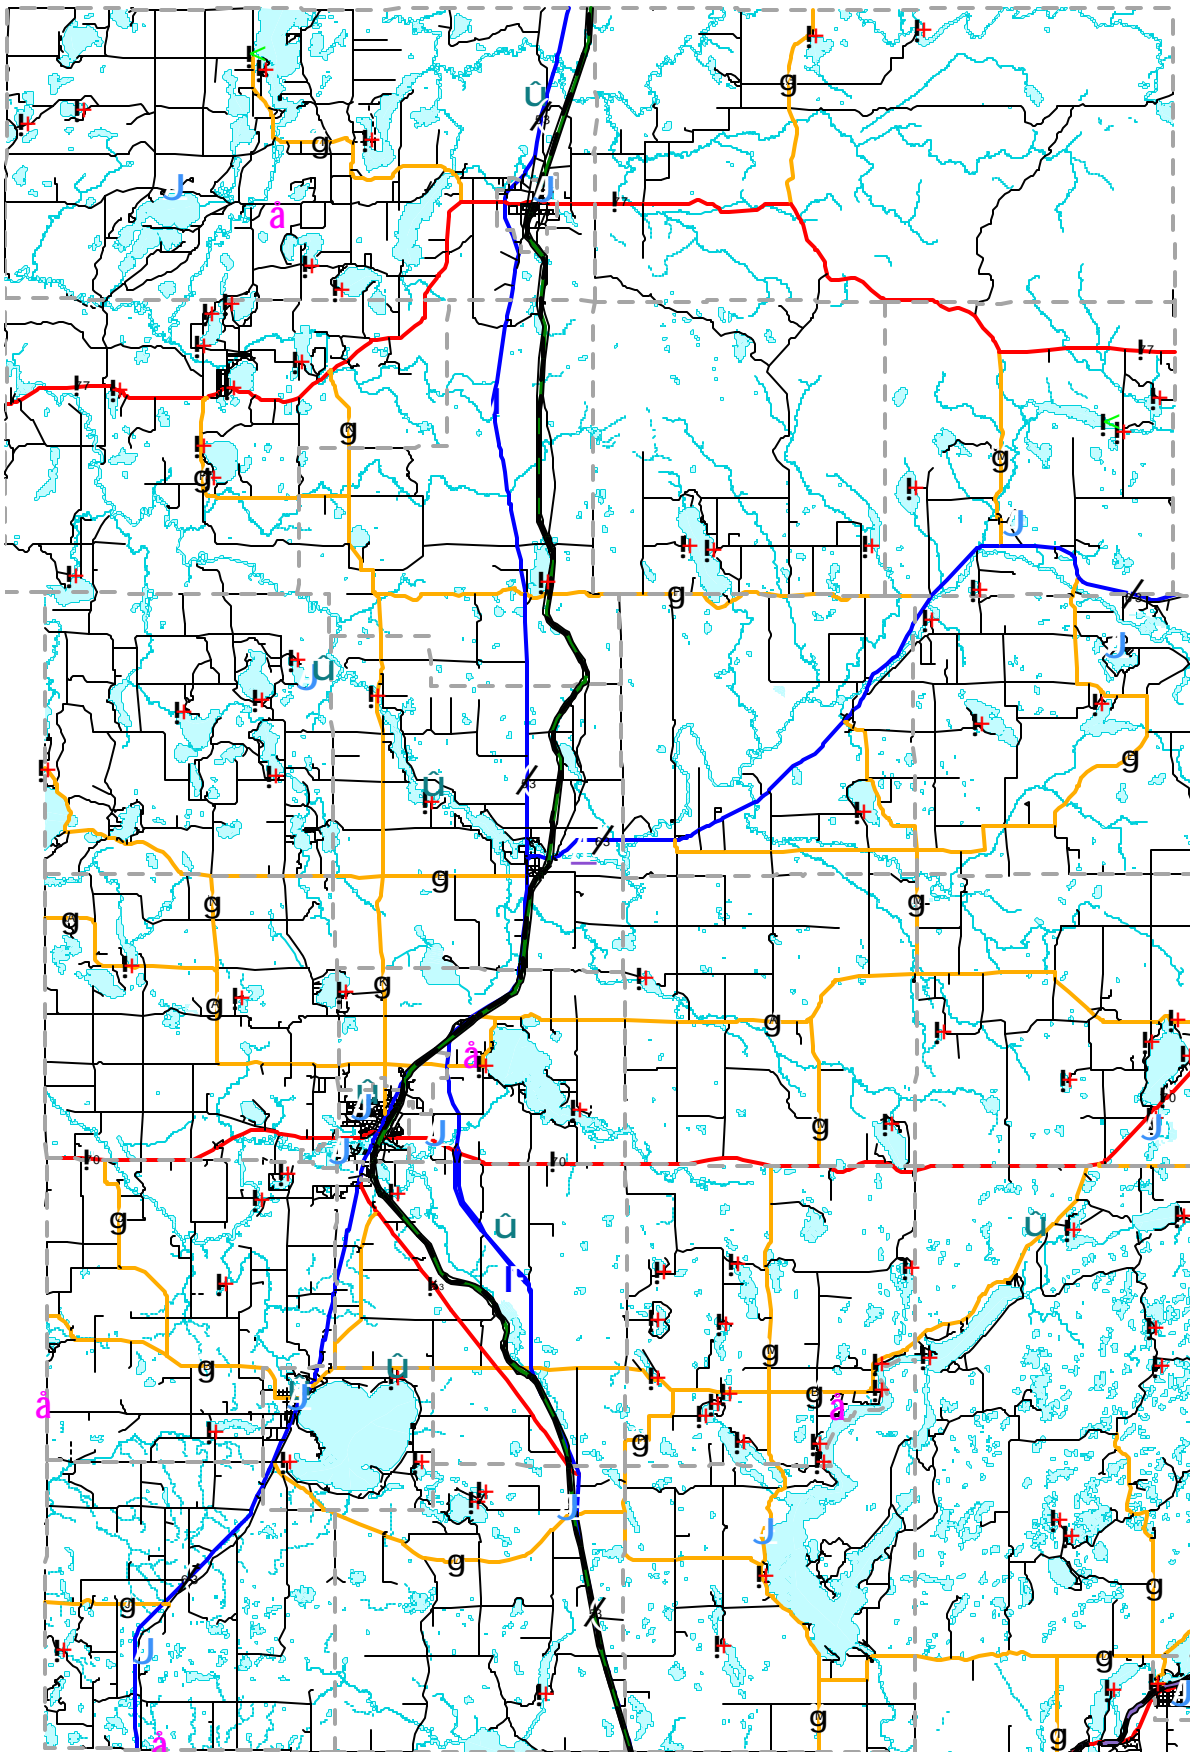

# Park & Recreation Areas - Washburn County

## Legend

- Federal Highway
- State Highway
- County Road
- Town Road
- ~ River or Stream
- ~ Intermittent
- Lake
- + Boat Launch
- + Campground
- ⊙ Golf Course
- J Park
- U Ski Trail
- T Hiking Trail
- T Wayside
- Multi-Use State Trails
- Wild Rivers
- Tuscobia