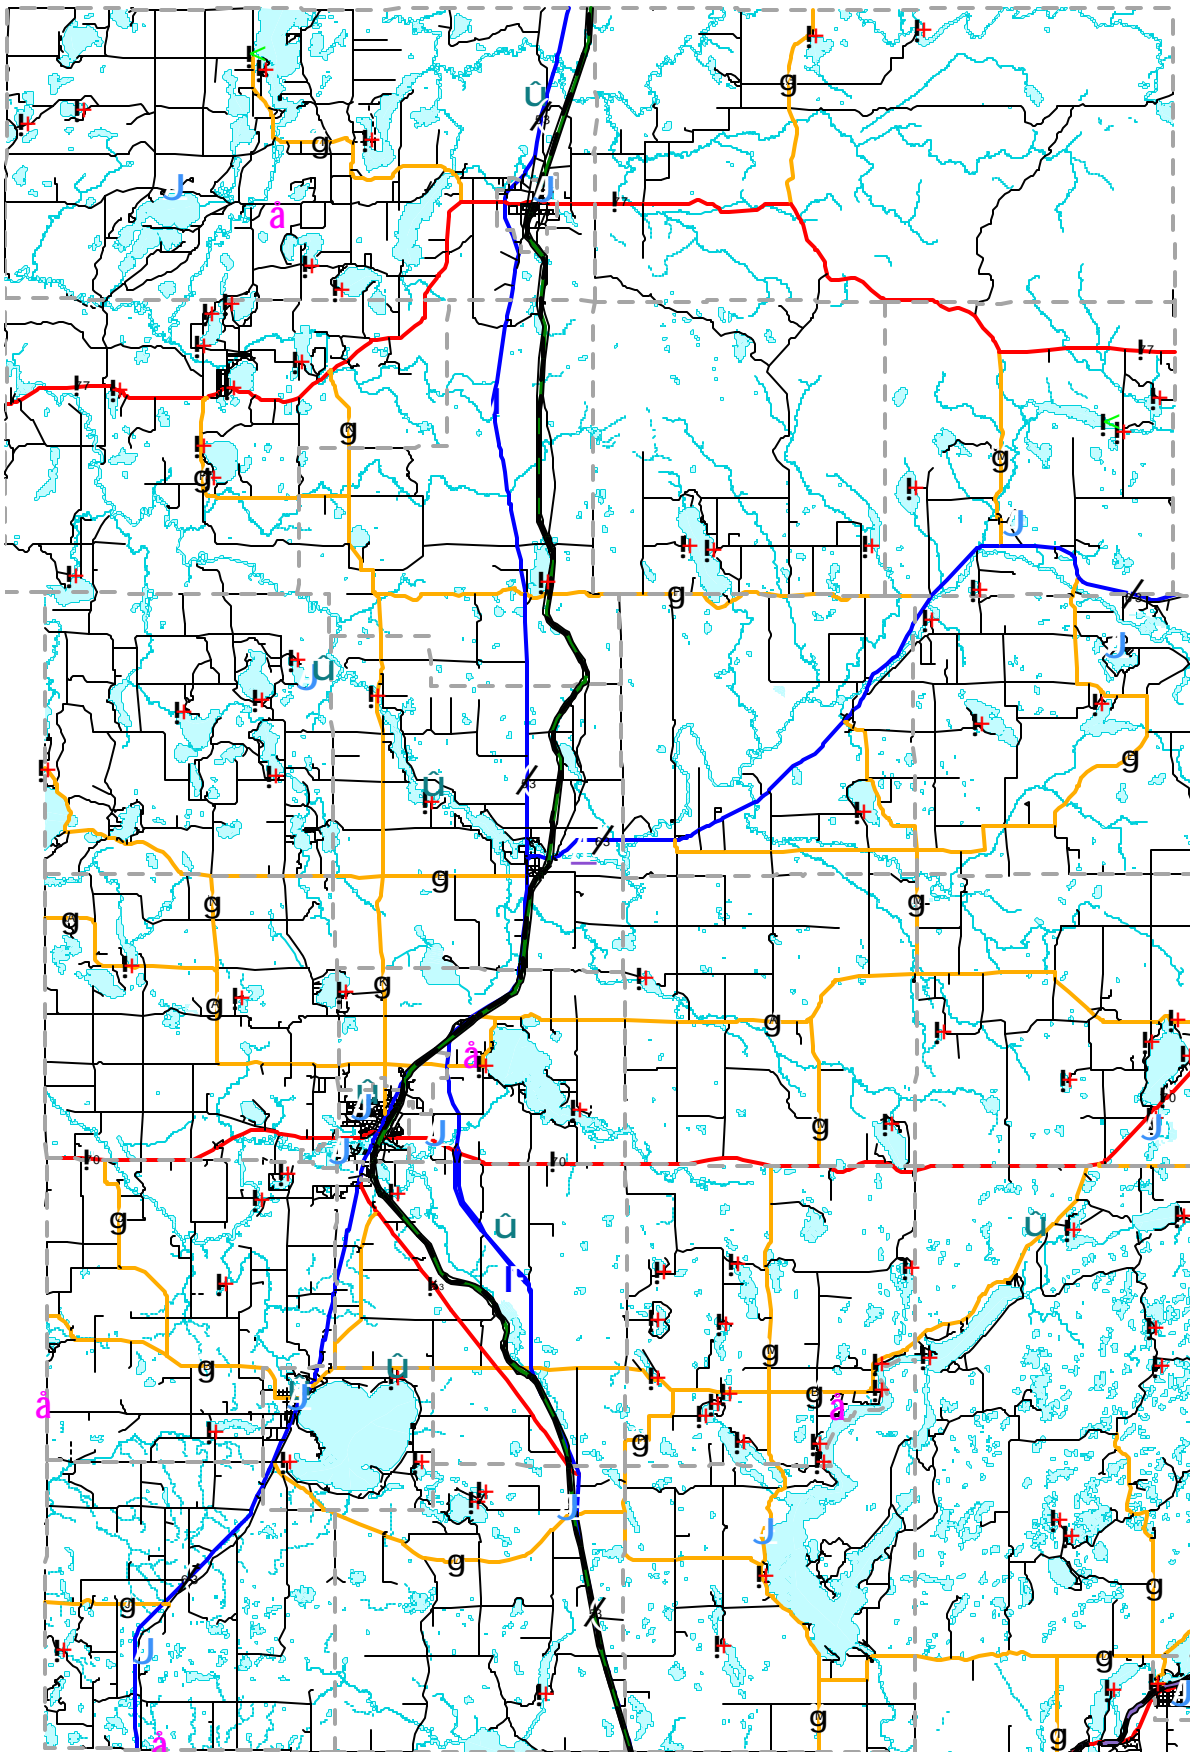

# Park & Recreation Areas - Washburn County

### Legend

- Federal Highway
- State Highway
- County Road
- Town Road
- ~ River or Stream
- ~ Intermittent
- Lake
- T Boat Launch
- K Campground
- a Golf Course
- J Park
- U Ski Trail
- T Hiking Trail
- T Wayside
- Multi-Use State Trails
- Wild Rivers  
Tuscobia