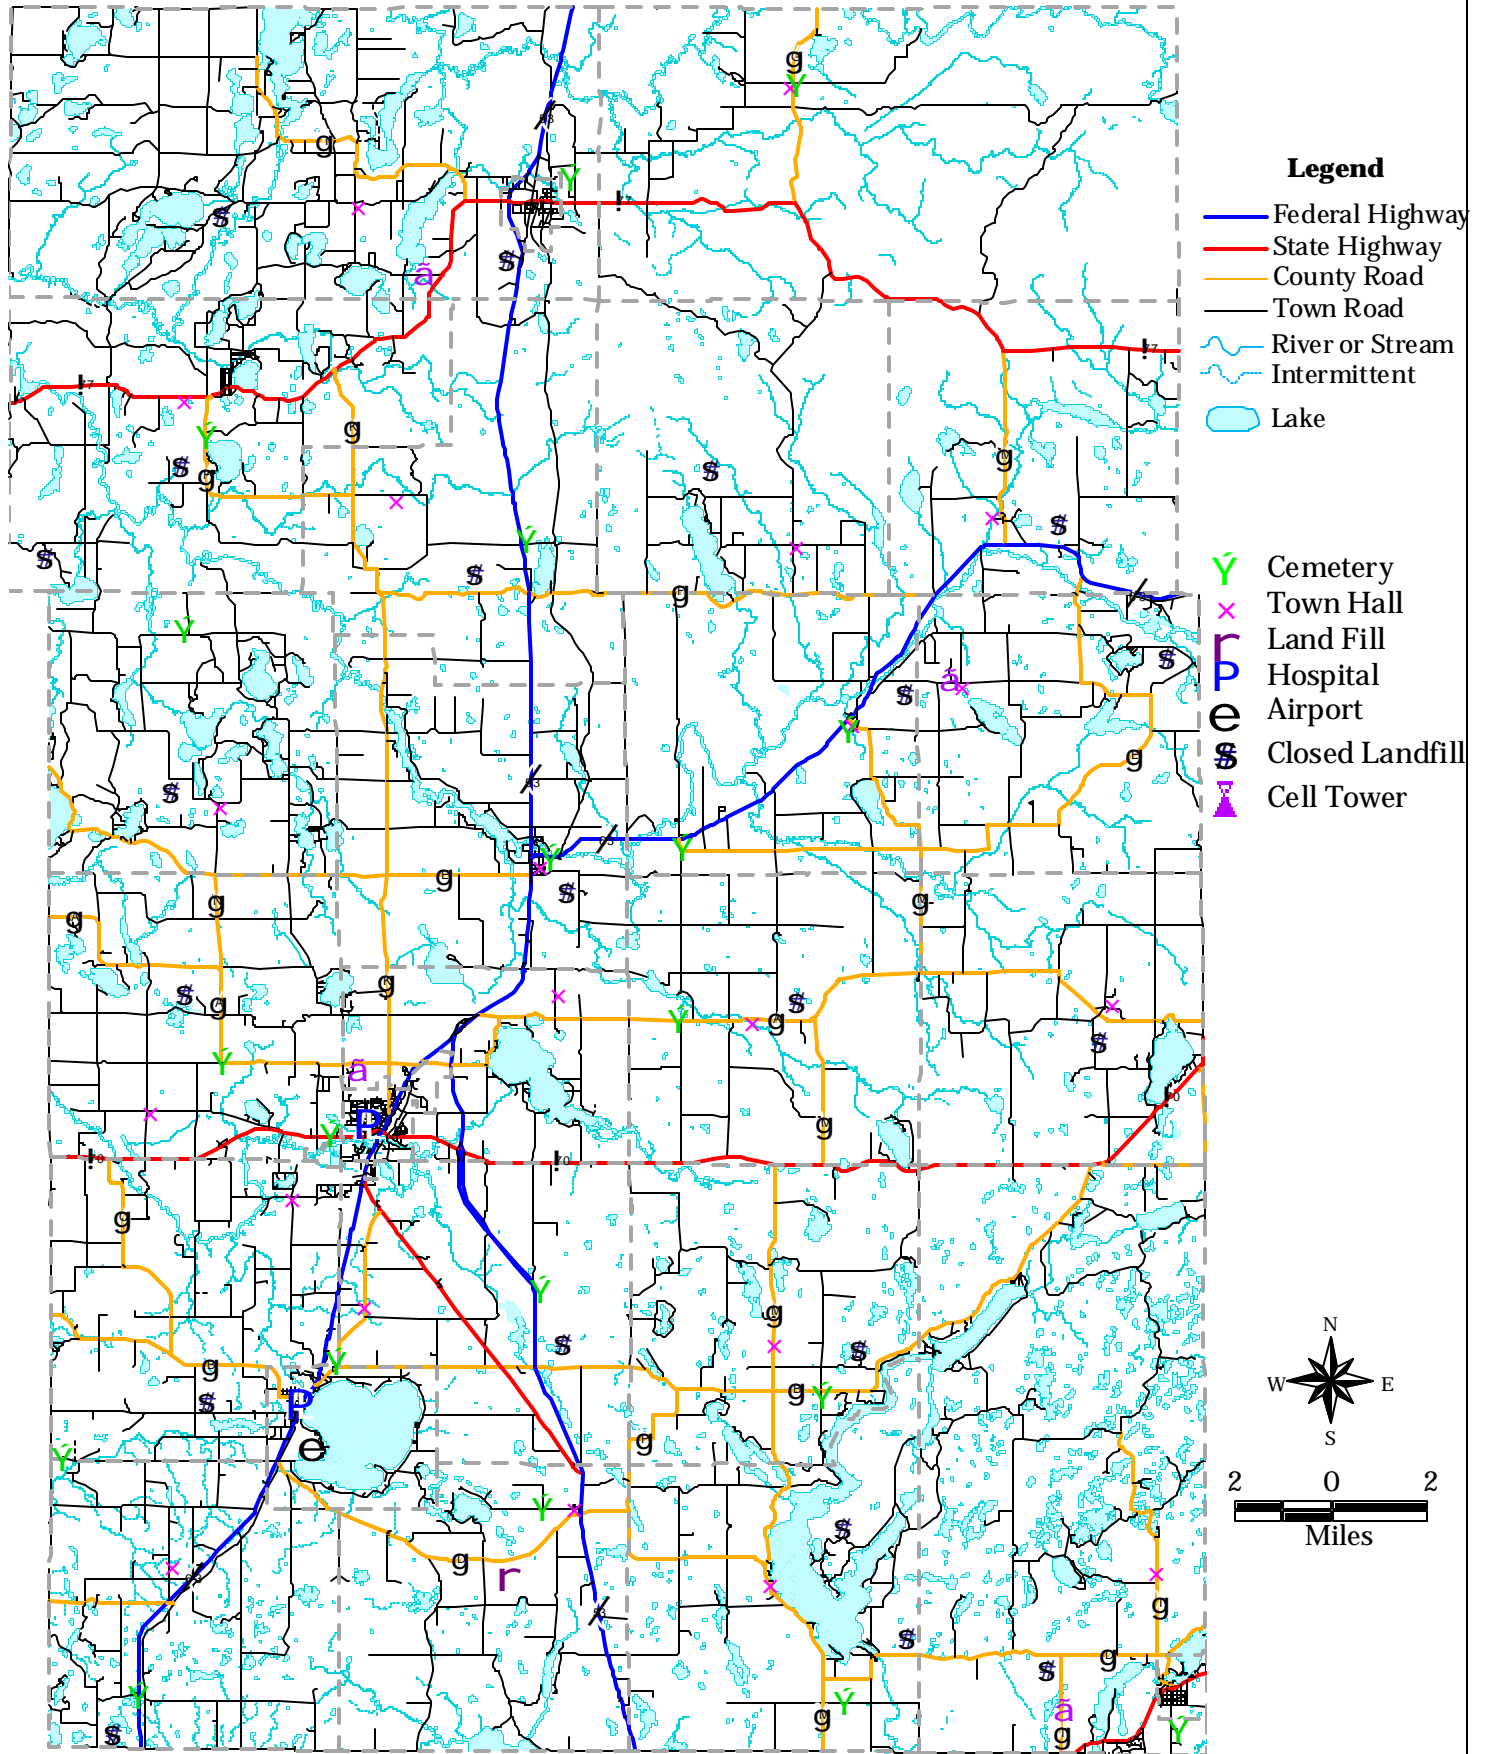

Community Facilities - Washburn County

Legend

-  Federal Highway
-  State Highway
-  County Road
-  Town Road
-  River or Stream
-  Intermittent
-  Lake

-  Cemetery
-  Town Hall
-  Land Fill
-  Hospital
-  Airport
-  Closed Landfill
-  Cell Tower

Source: Road Layer compiled from TigerLine files.
Hydrography data from WDNR.