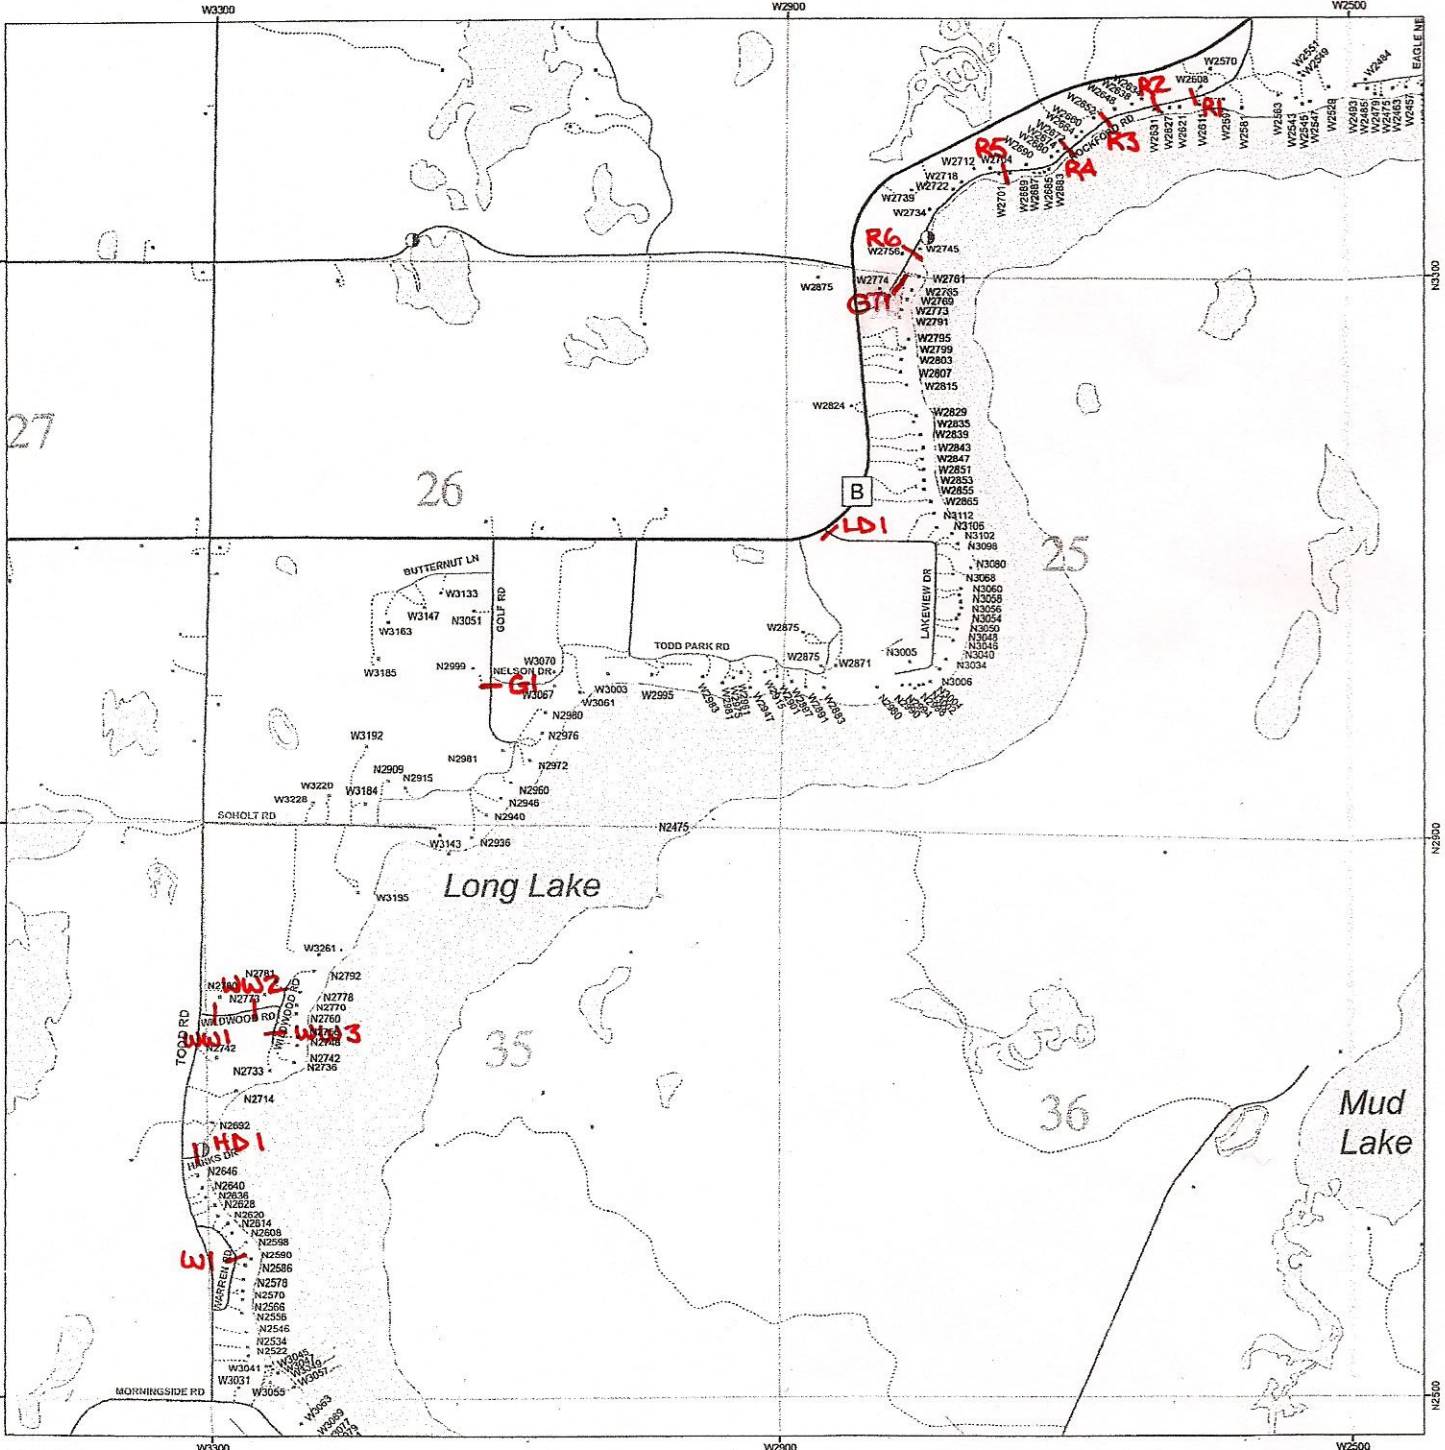

LEGEND

- US Highway
- State Highway
- County Highway
- Township Road
- County Forest Road
- Municipal Road
- Private Drive
- Rail Road
- Driveway
- Incident Command Post
- Dry Hydrant
- Water Point
- Town Hall
- Fire Station
- Hospital/Clinic
- City Hall
- School
- Airport
- Structure
- Horse Trail
- Ski Trail
- Snowmobile / ATV Trail
- Municipal Boundary
- Section Line
- Stream
- Lake or River
- Cell Tower

Town of Madge, Long Lake (N)

T38N-R11W

DETAIL 1

SEE PAGE 21

SEE PAGE 21

SEE PAGE 17

SEE PAGE 5