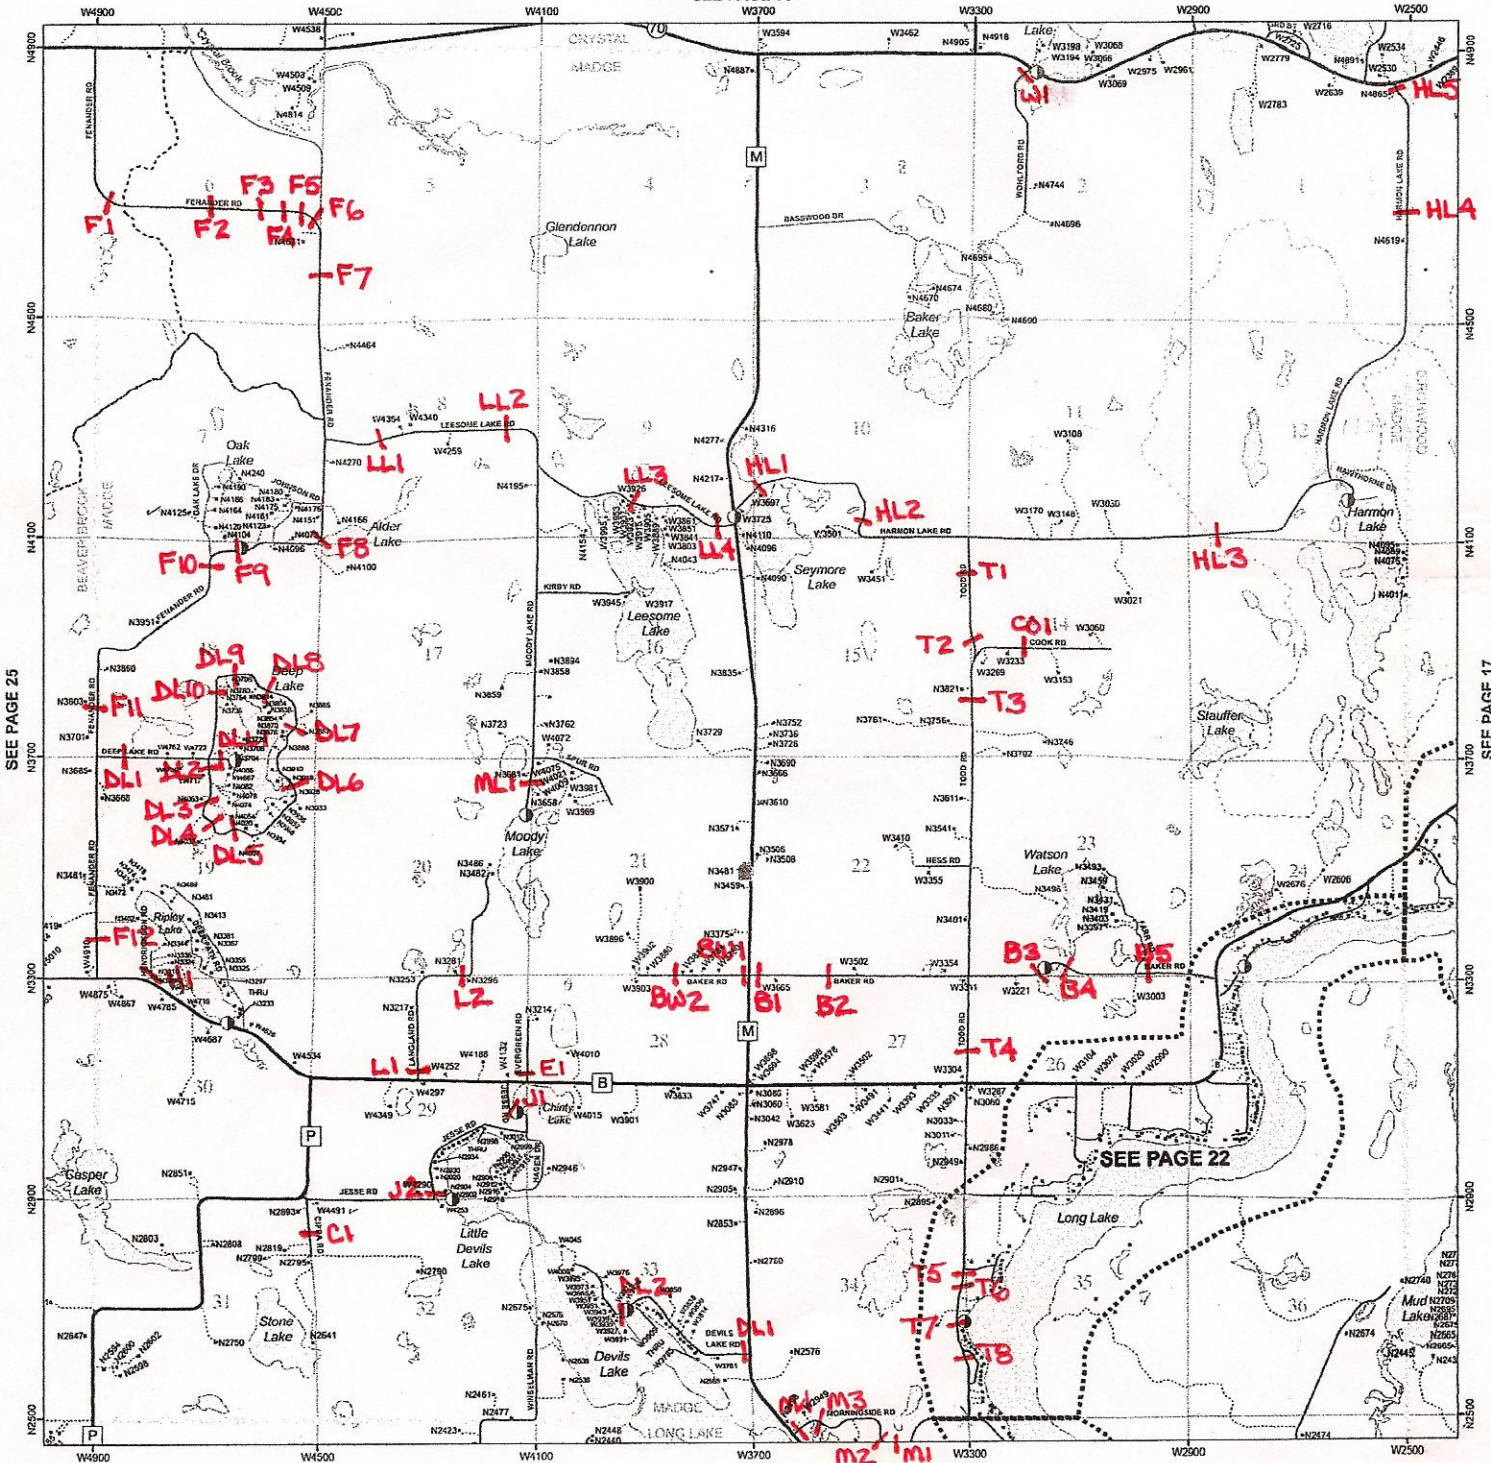

LEGEND

- US Highway
- State Highway
- County Highway
- Township Road
- County Forest Road
- Municipal Road
- Private Drive
- Rail Road
- Driveway
- Incident Command Post
- Dry Hydrant
- Water Point
- Town Hall
- Fire Station
- Hospital/Clinic
- City Hall
- School
- Airport
- Structure
- Horse Trail
- Ski Trail
- Snowmobile / ATV Trail
- Municipal Boundary
- Section Line
- Stream
- Lake or River
- Cell Tower

# Town of Madge, Long Lake (N) T38N-R11W

Map Area Shown in RED

SEE PAGE 35

SEE PAGE 25

SEE PAGE 17

SEE PAGE 22

SEE PAGE 5