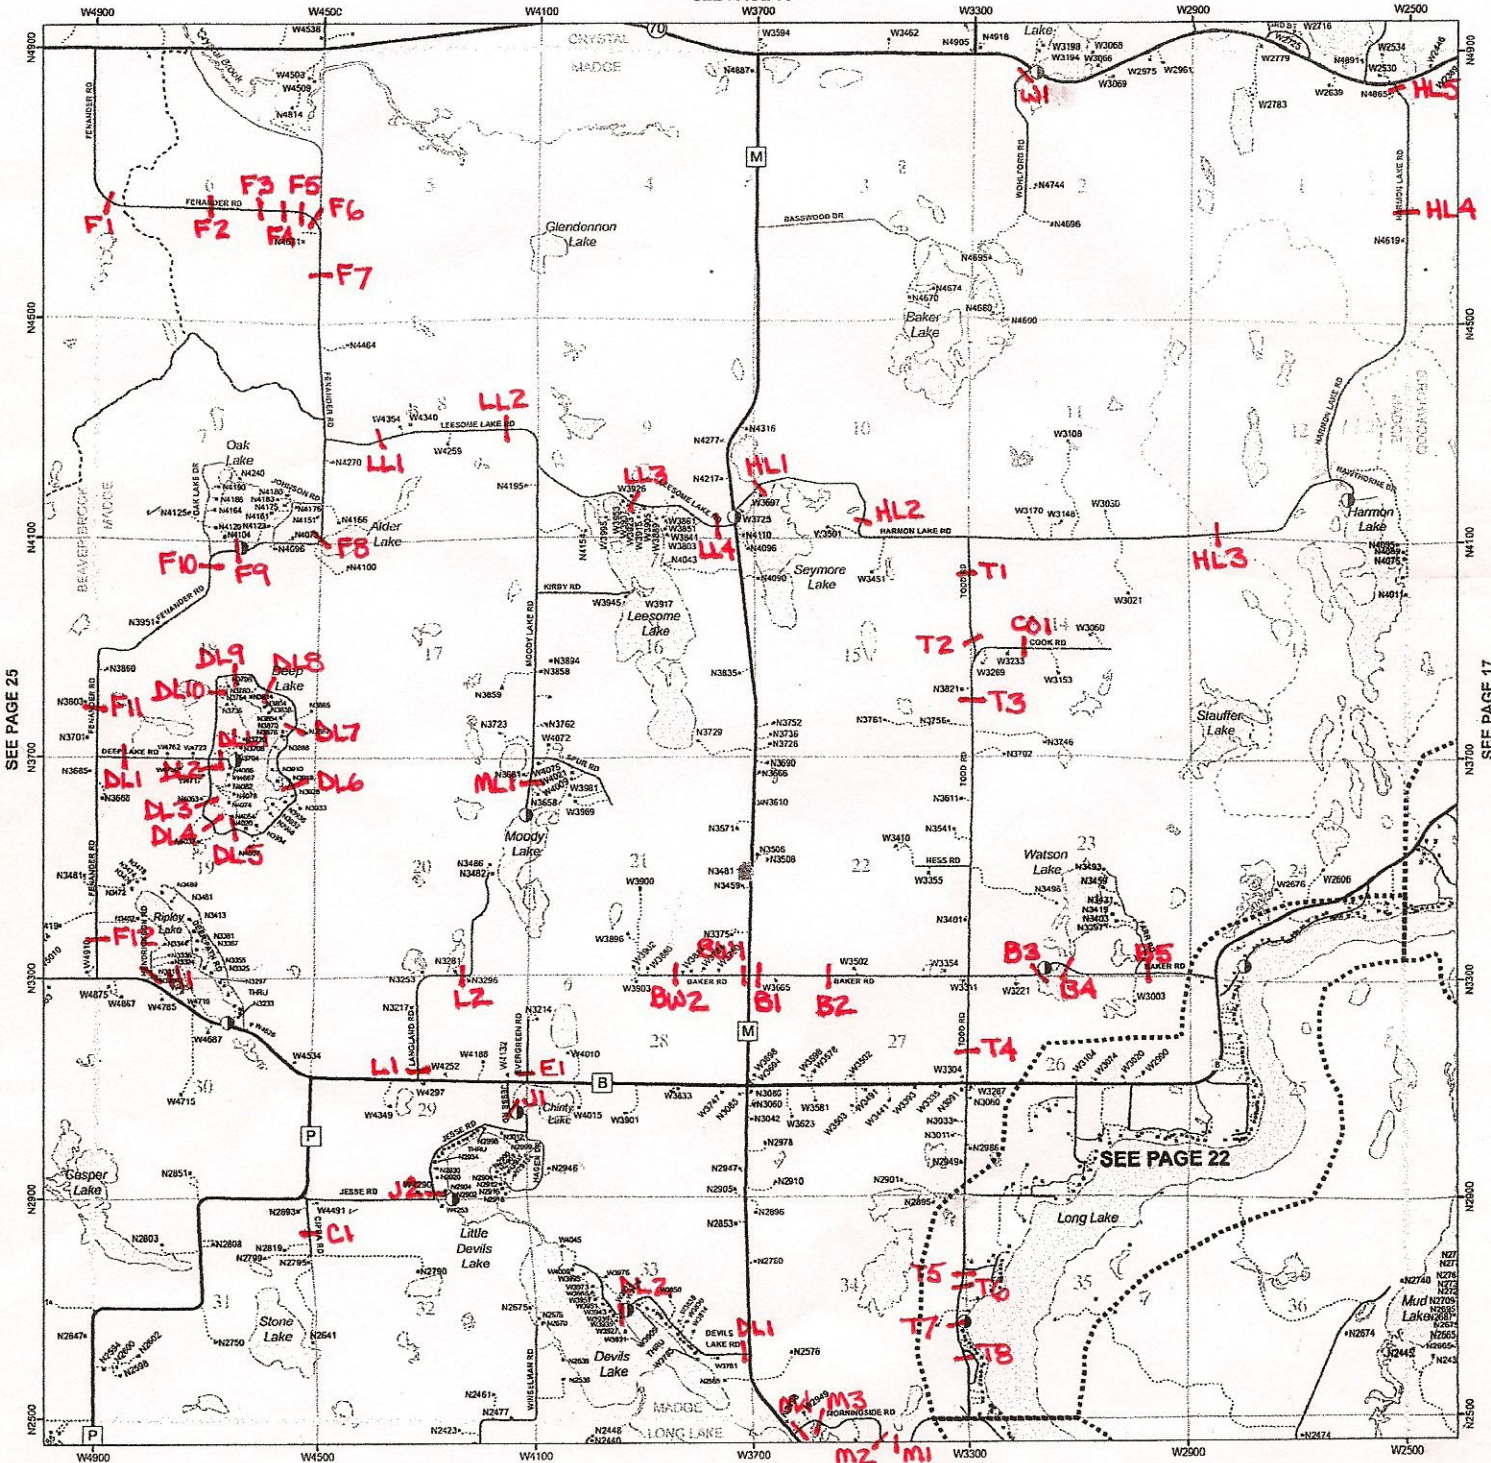

LEGEND

- US Highway
- State Highway
- County Highway
- Township Road
- County Forest Road
- Municipal Road
- Private Drive
- Rail Road
- Driveway
- Incident Command Post
- Dry Hydrant
- Water Point
- Town Hall
- Fire Station
- Hospital/Clinic
- City Hall
- School
- Airport
- Structure
- Horse Trail
- Ski Trail
- Snowmobile / ATV Trail
- Municipal Boundary
- Section Line
- Stream
- Lake or River
- Cell Tower

Town of Madge, Long Lake (N) T38N-R11W

Map Area Shown in RED

SEE PAGE 35

SEE PAGE 25

SEE PAGE 17

SEE PAGE 22

SEE PAGE 5