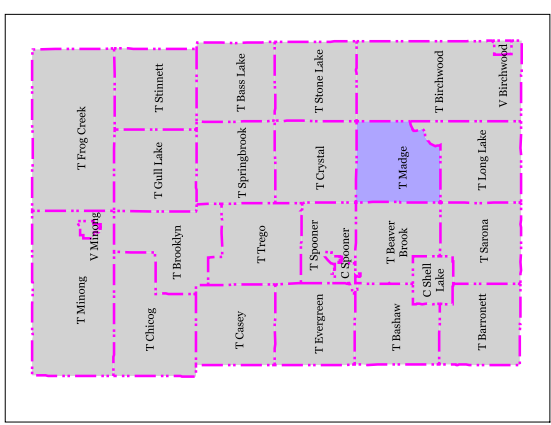

Future Land Use Town of Madge

Future Land Use Categories	
	Forestry Residential
	Rural Residential
	Shoreland Residential
	Medium Den. Residential
	Unincorporated Communities
	Commercial
	Industrial
	Governmental/Institutional
	Park & Recreation
	Golf Course
	Agriculture
	Forestry
	Conservancy

	Federal Highway
	State Highway
	County Highway
	Local Road
	Private/Trail
	Town Boundary
	Lakes & Ponds
	Rivers & Streams
	Public/Industrial Lands
	DNR Land
	County Forest Land
	Federal Land
	Industrial Forest

NOTE: Future Land Use Map based on input from the Town of Madge Comprehensive Planning Committee and local citizen input. March 23, 2004

Source: Northwest Regional Planning Commission
Date Printed: Sept 27, 2004