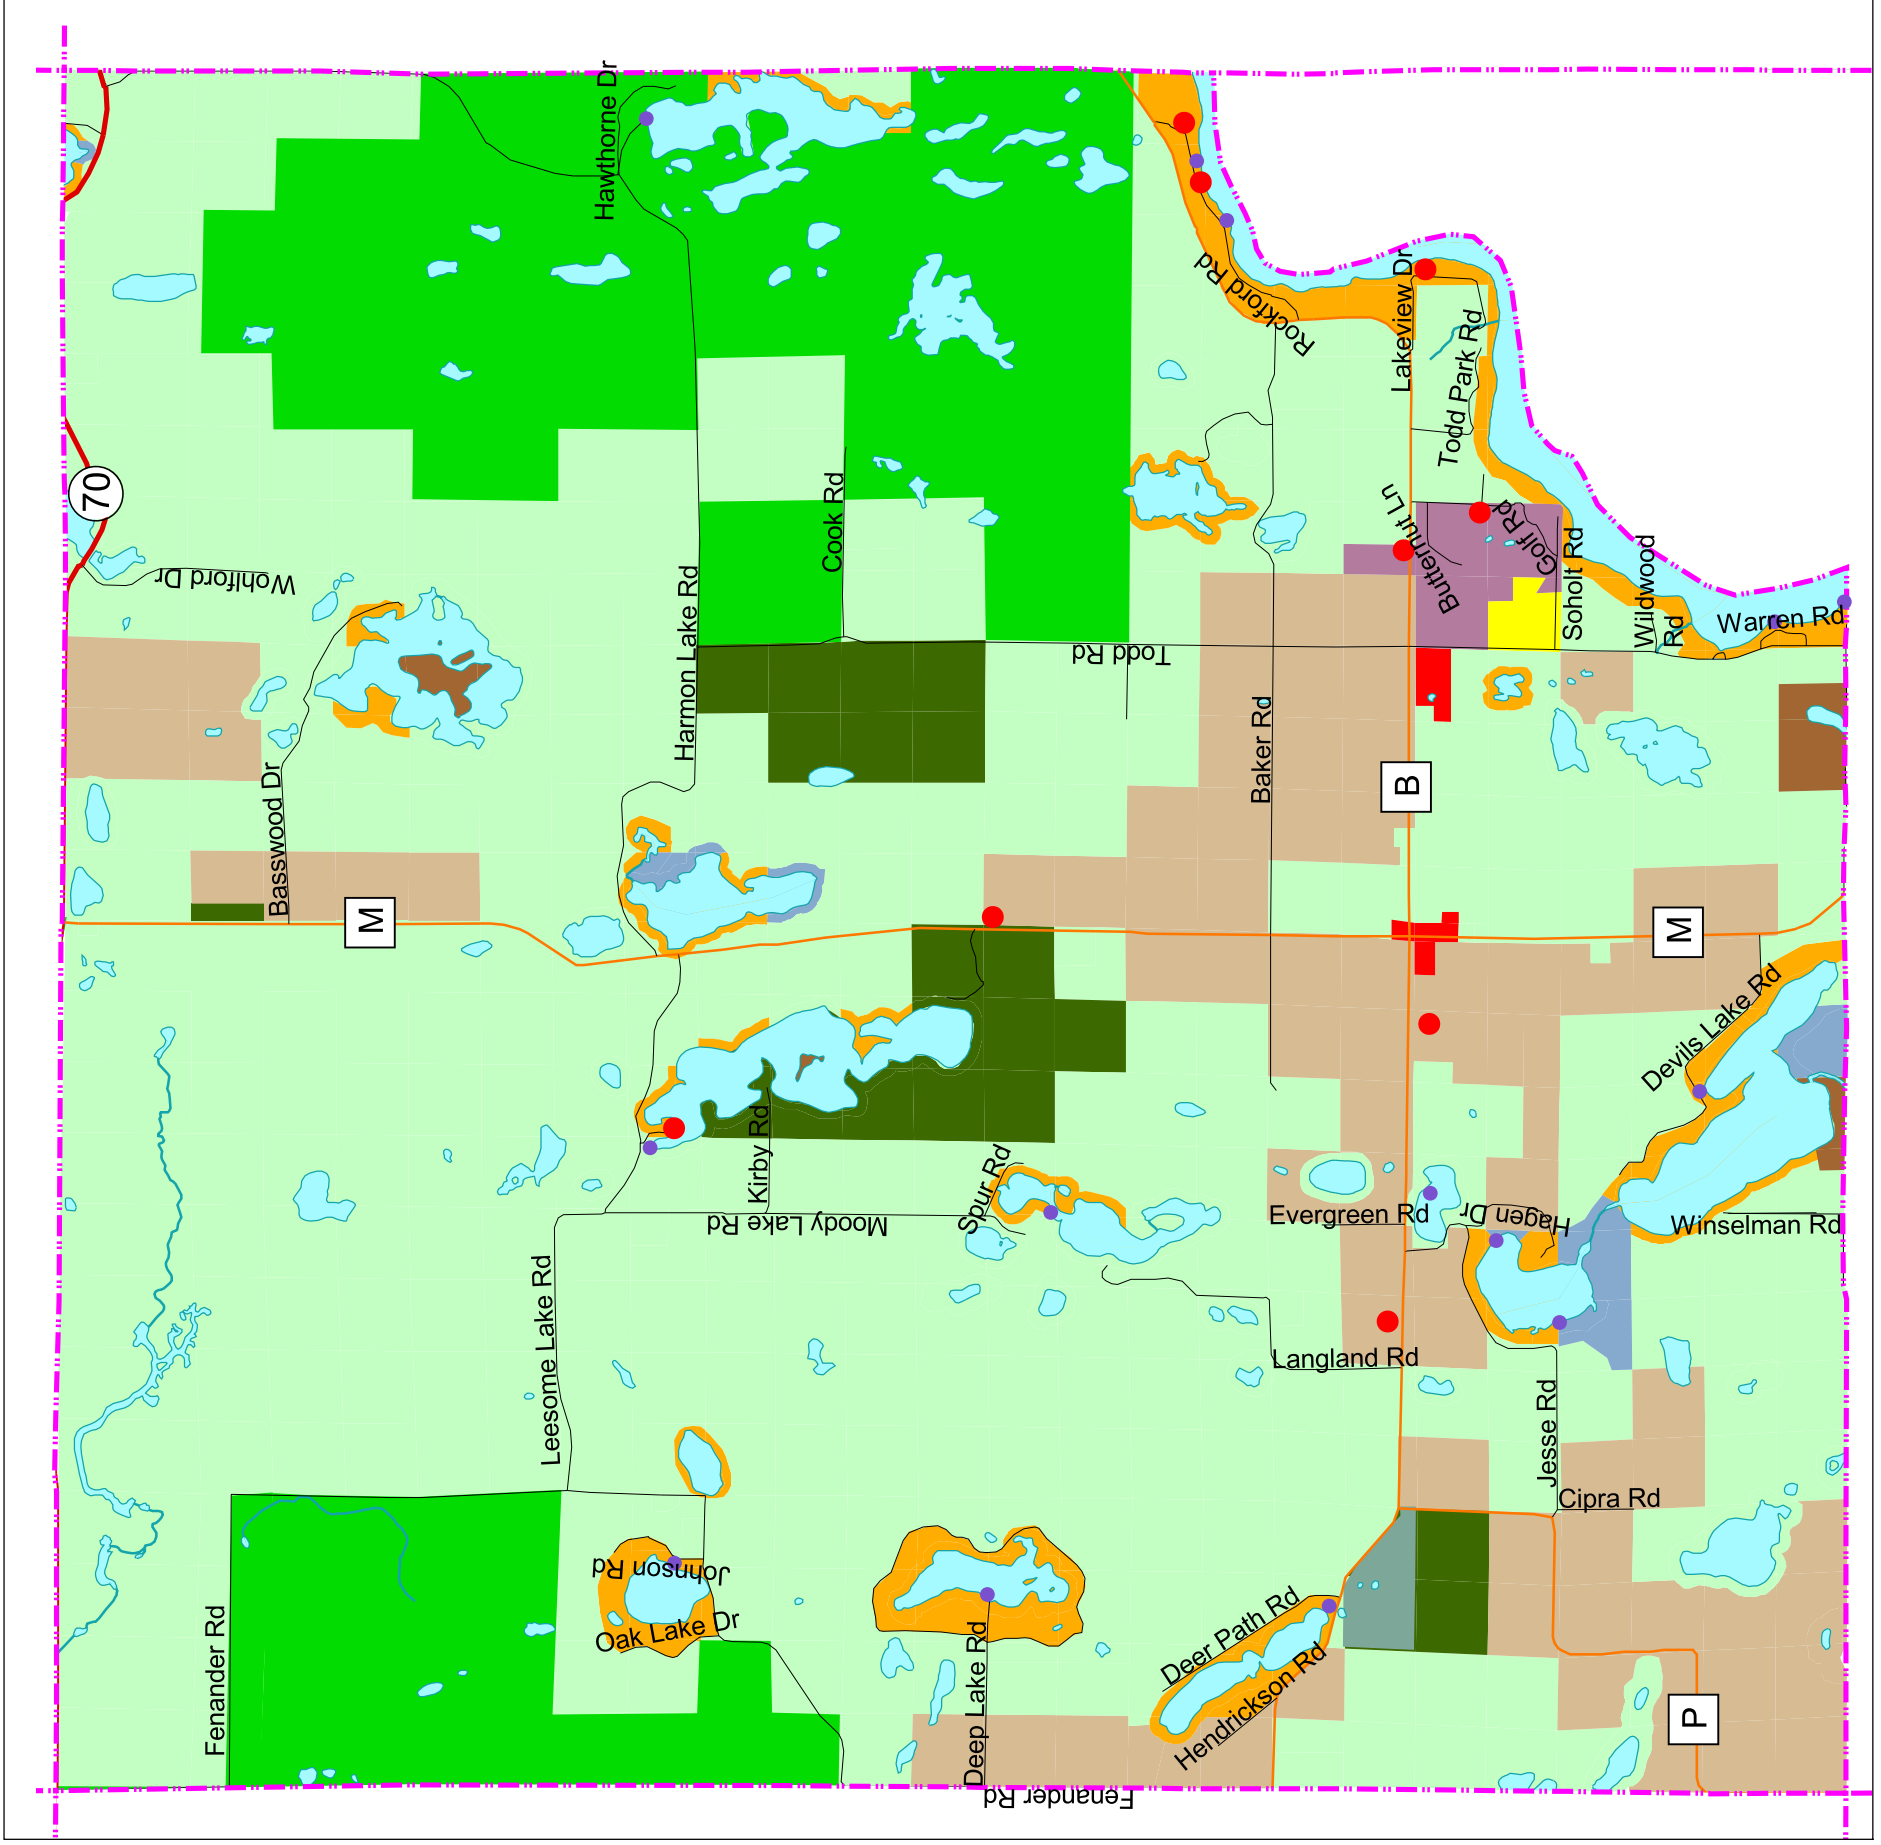

Future Land Use Town of Madge

Future Land Use Categories	
	Forestry Residential
	Rural Residential
	Shoreland Residential
	Medium Den. Residential
	Unincorporated Communities
	Commercial
	Industrial
	Governmental/Institutional
	Park & Recreation
	Golf Course
	Agriculture
	Forestry
	Conservancy

	Federal Highway
	State Highway
	County Highway
	Local Road
	Private/Trail
	Town Boundary
	Lakes & Ponds
	Rivers & Streams
	Public/Industrial Lands
	DNR Land
	County Forest Land
	Federal Land
	Industrial Forest

NOTE: Future Land Use Map based on input from the Town of Madge Comprehensive Planning Committee and local citizen input. March 23, 2004

Source: Northwest Regional Planning Commission
Date Printed: Sept 27, 2004