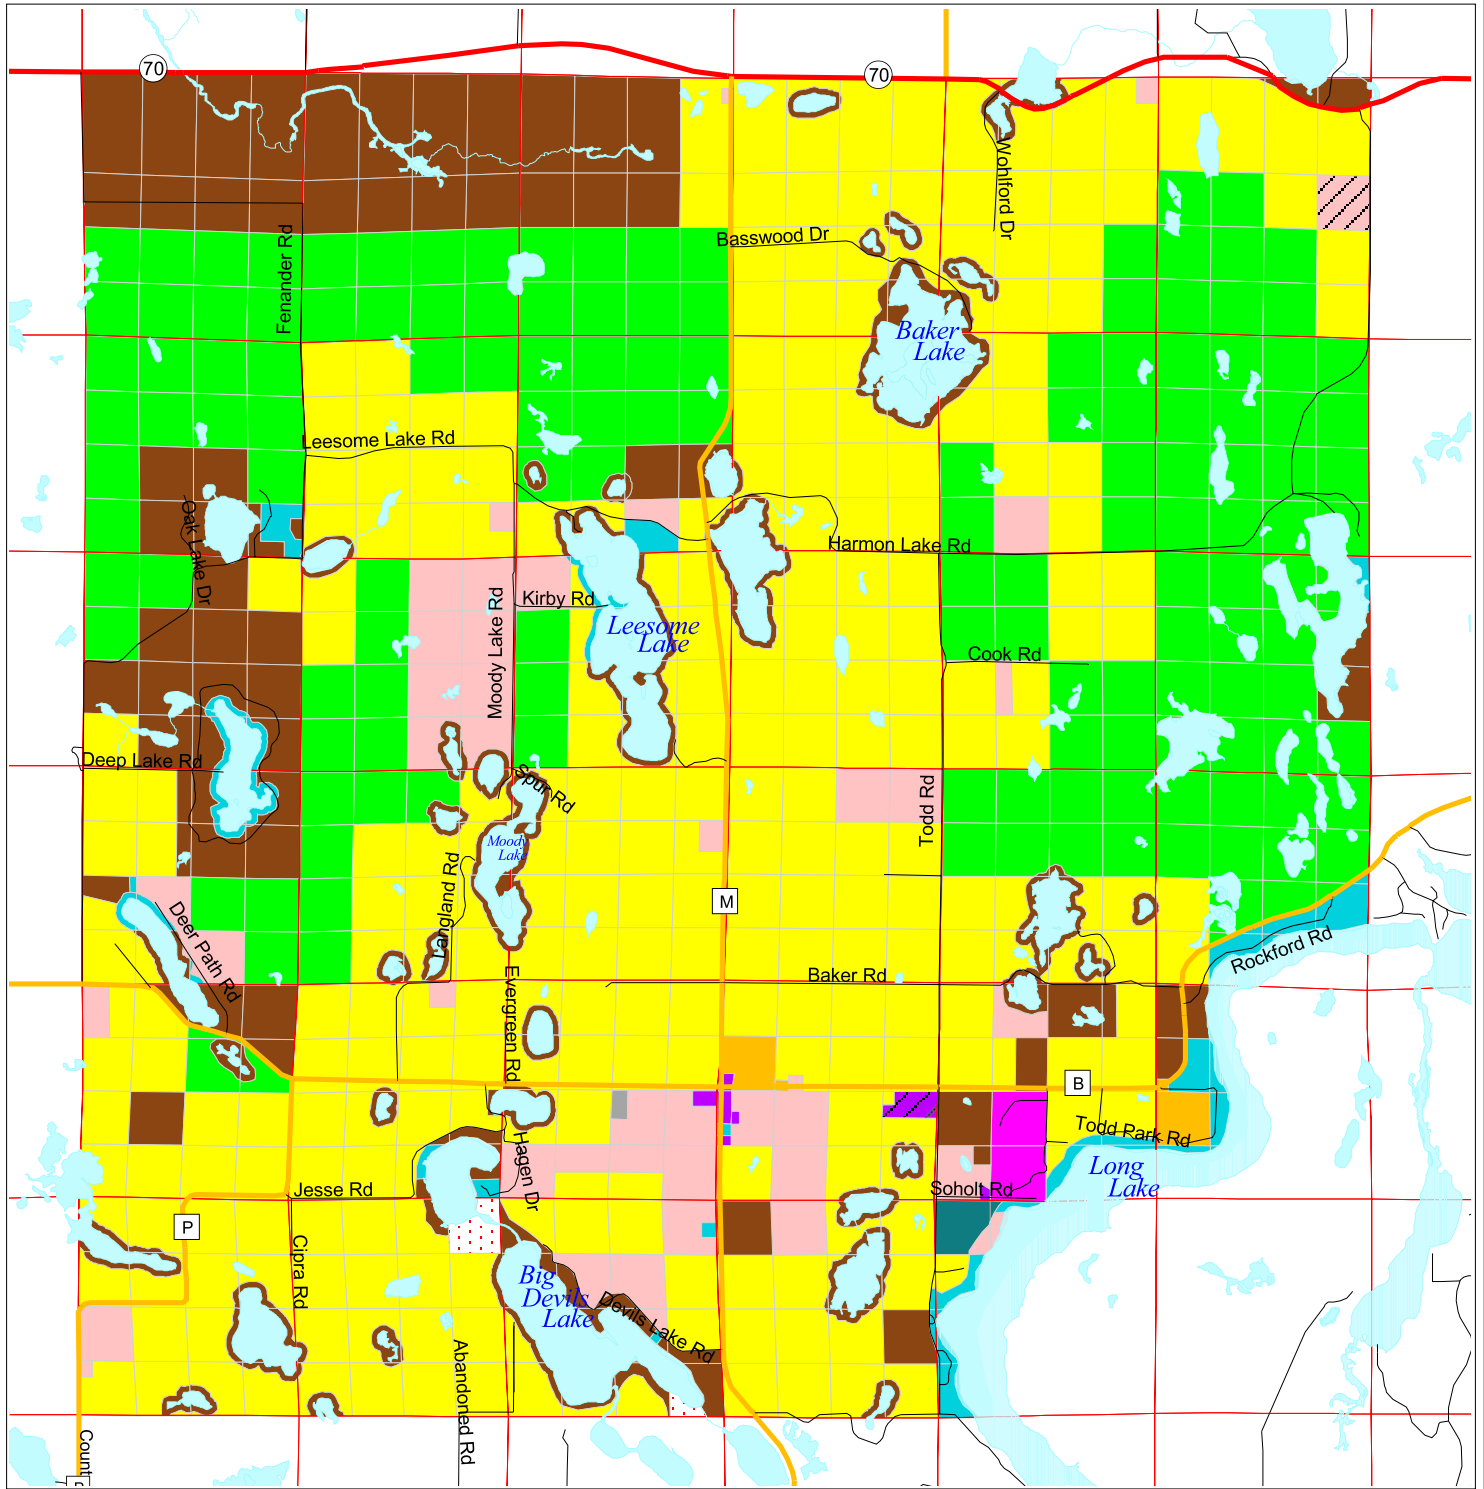

Zoning - Town of Madge

Zoning Districts

- | | | |
|------------------|------------------------------|-------------------------------|
| Federal Highways | Residential | Commercial Highway |
| State Highways | Residential Agricultural | Agricultural |
| County Roads | Residential Mobile | Forestry |
| Local Roads | Residential Recreational (2) | Planned Unit Development |
| Water Features | Residential Recreational (1) | Resource Conservation |
| Section Lines | Residential Shorelands | Indicates zoning w/Conditions |
| | Commercial | |

Source: Washburn Co. Zoning Department; Northwest RPC.

NOTE: This map is NOT an official zoning map. This map is intended for general and informational use only. For more specific information, please contact the Washburn County Zoning Department.