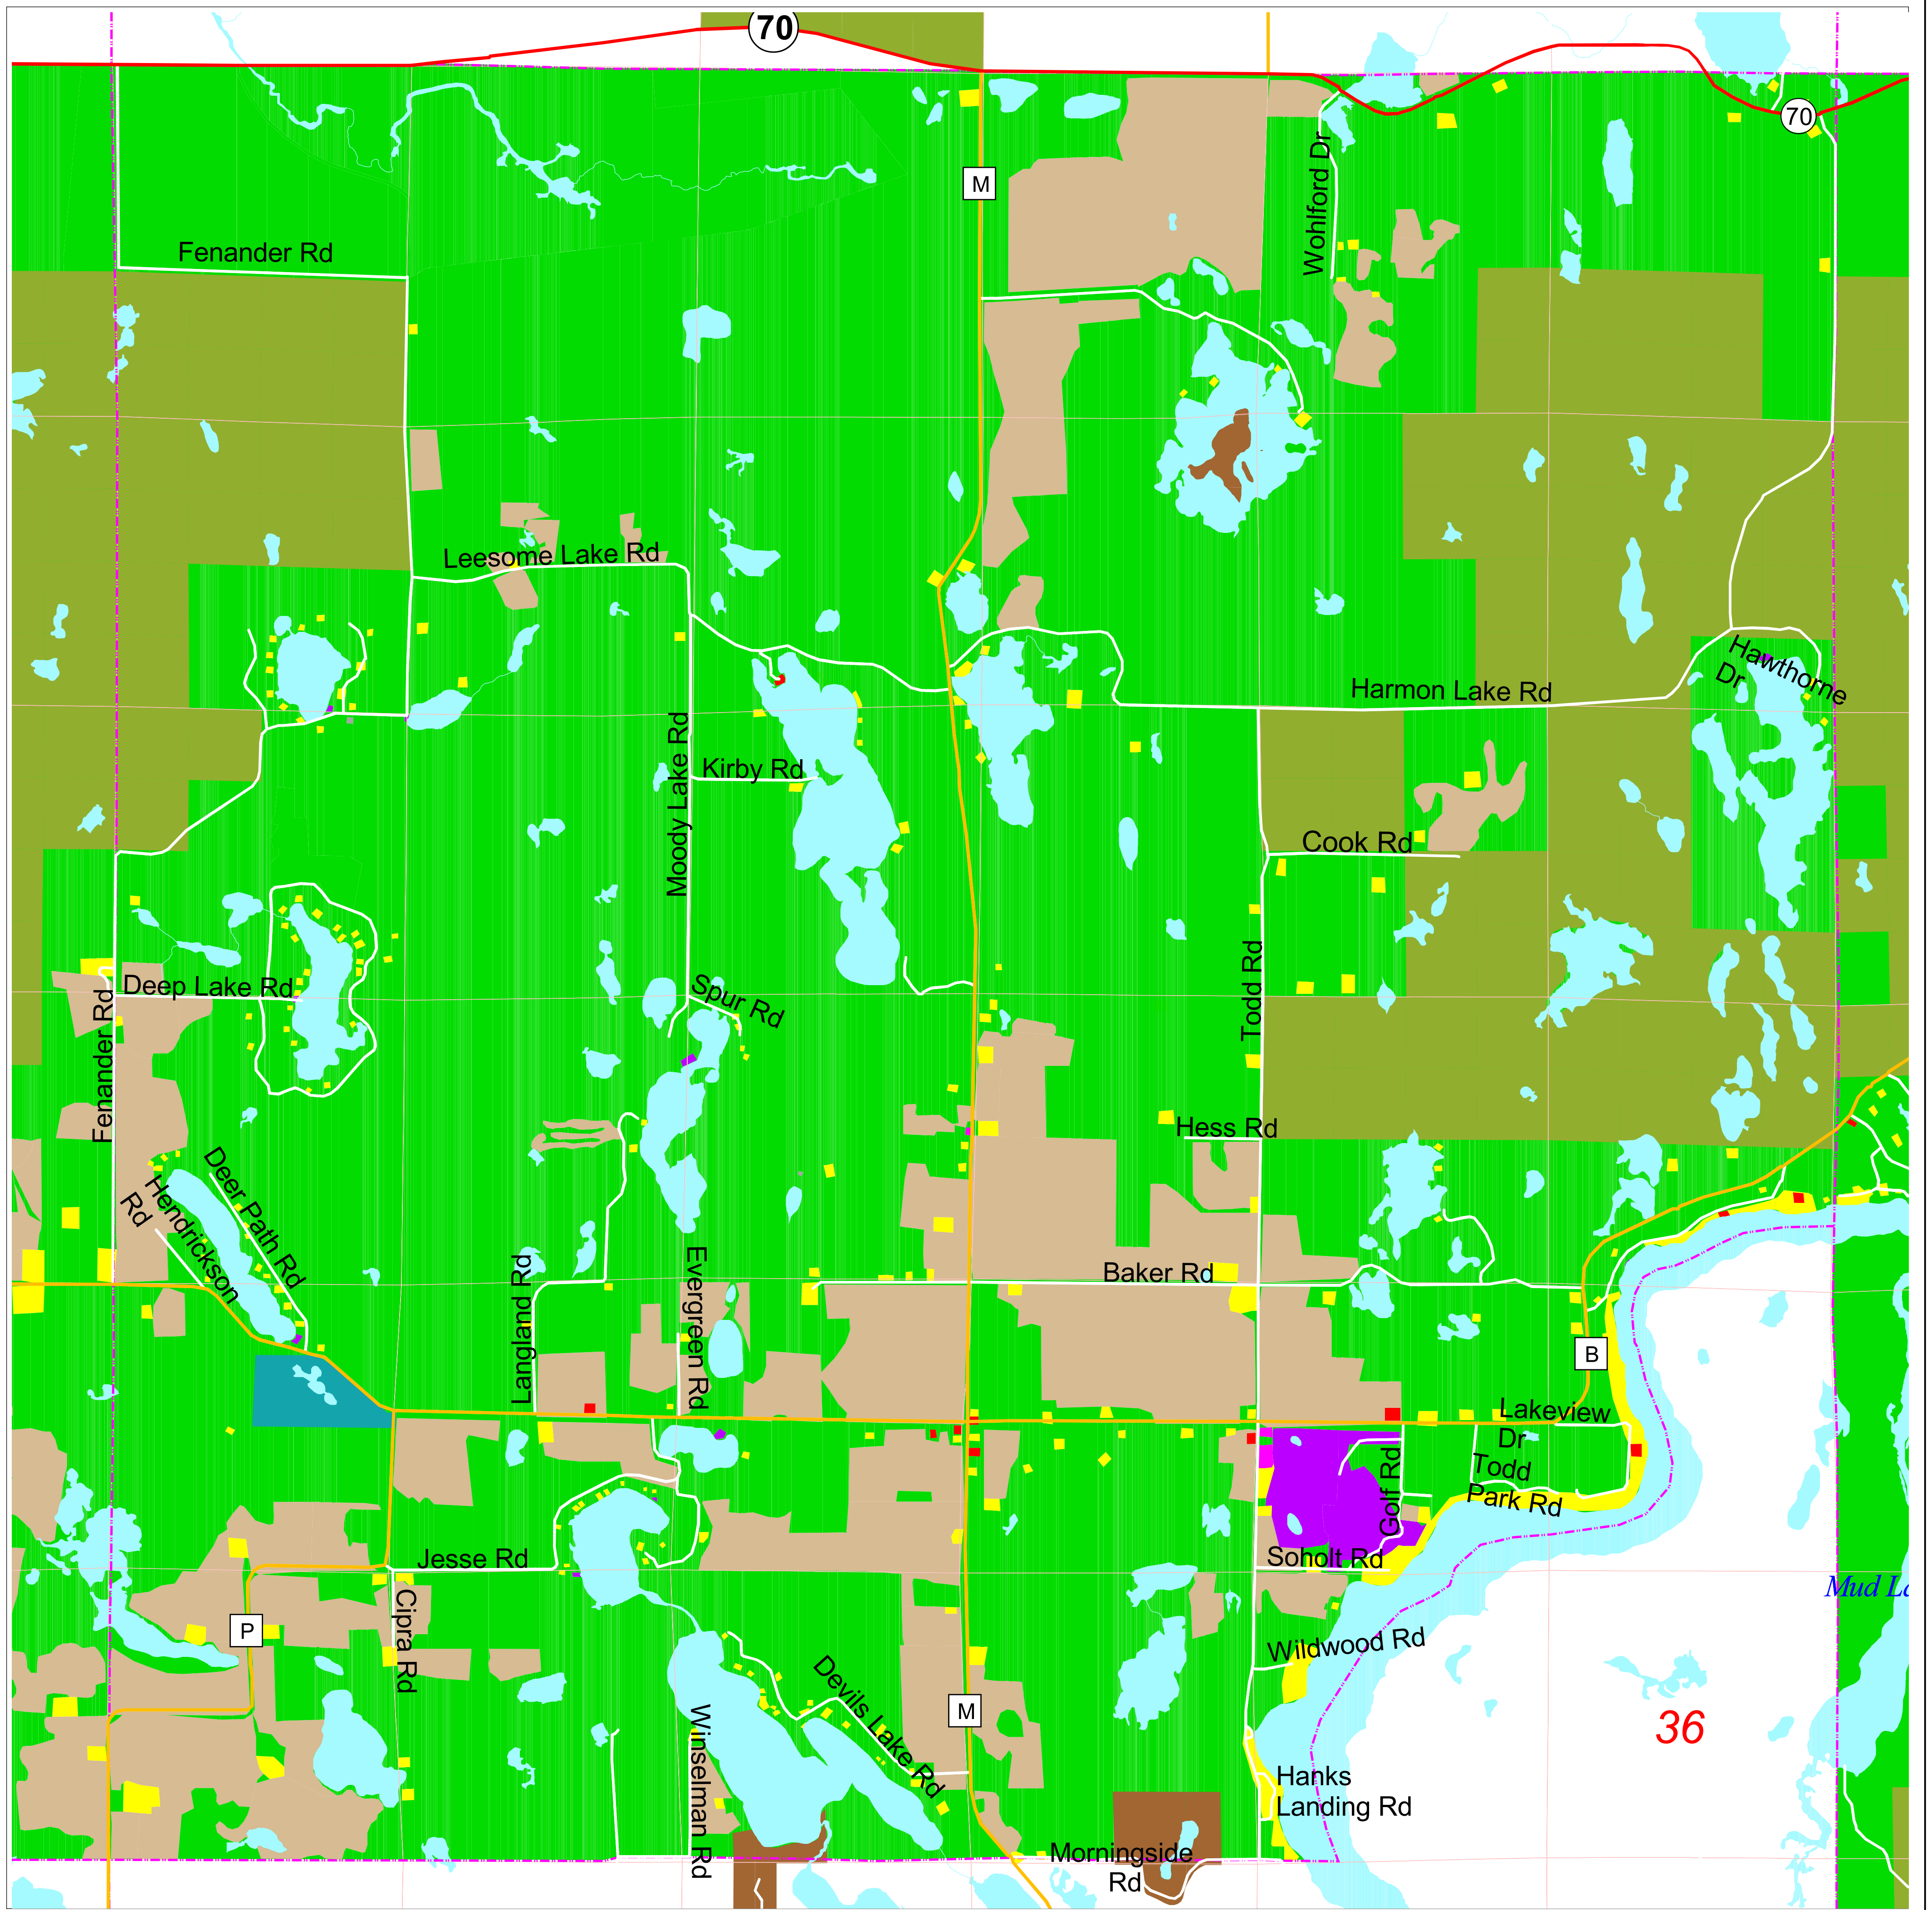

Existing Land Use

Town of Madge

2000 0 2000 Feet

- | | | |
|------------------|---------------------------------|-------------------|
| Federal Highways | Residential | Federal Lands |
| State Highways | Mobile Home Park | Industrial Forest |
| County Roads | Commercial | County Forest |
| Local Roads | Industrial | State Land |
| Town Boundary | Communication/Utilities | |
| Lakes | Governmental/Institutional | |
| Rivers & Streams | Park & Recreation | |
| | Open Space | |
| | Agriculture | |
| | Woodlands & Other Natural Areas | |