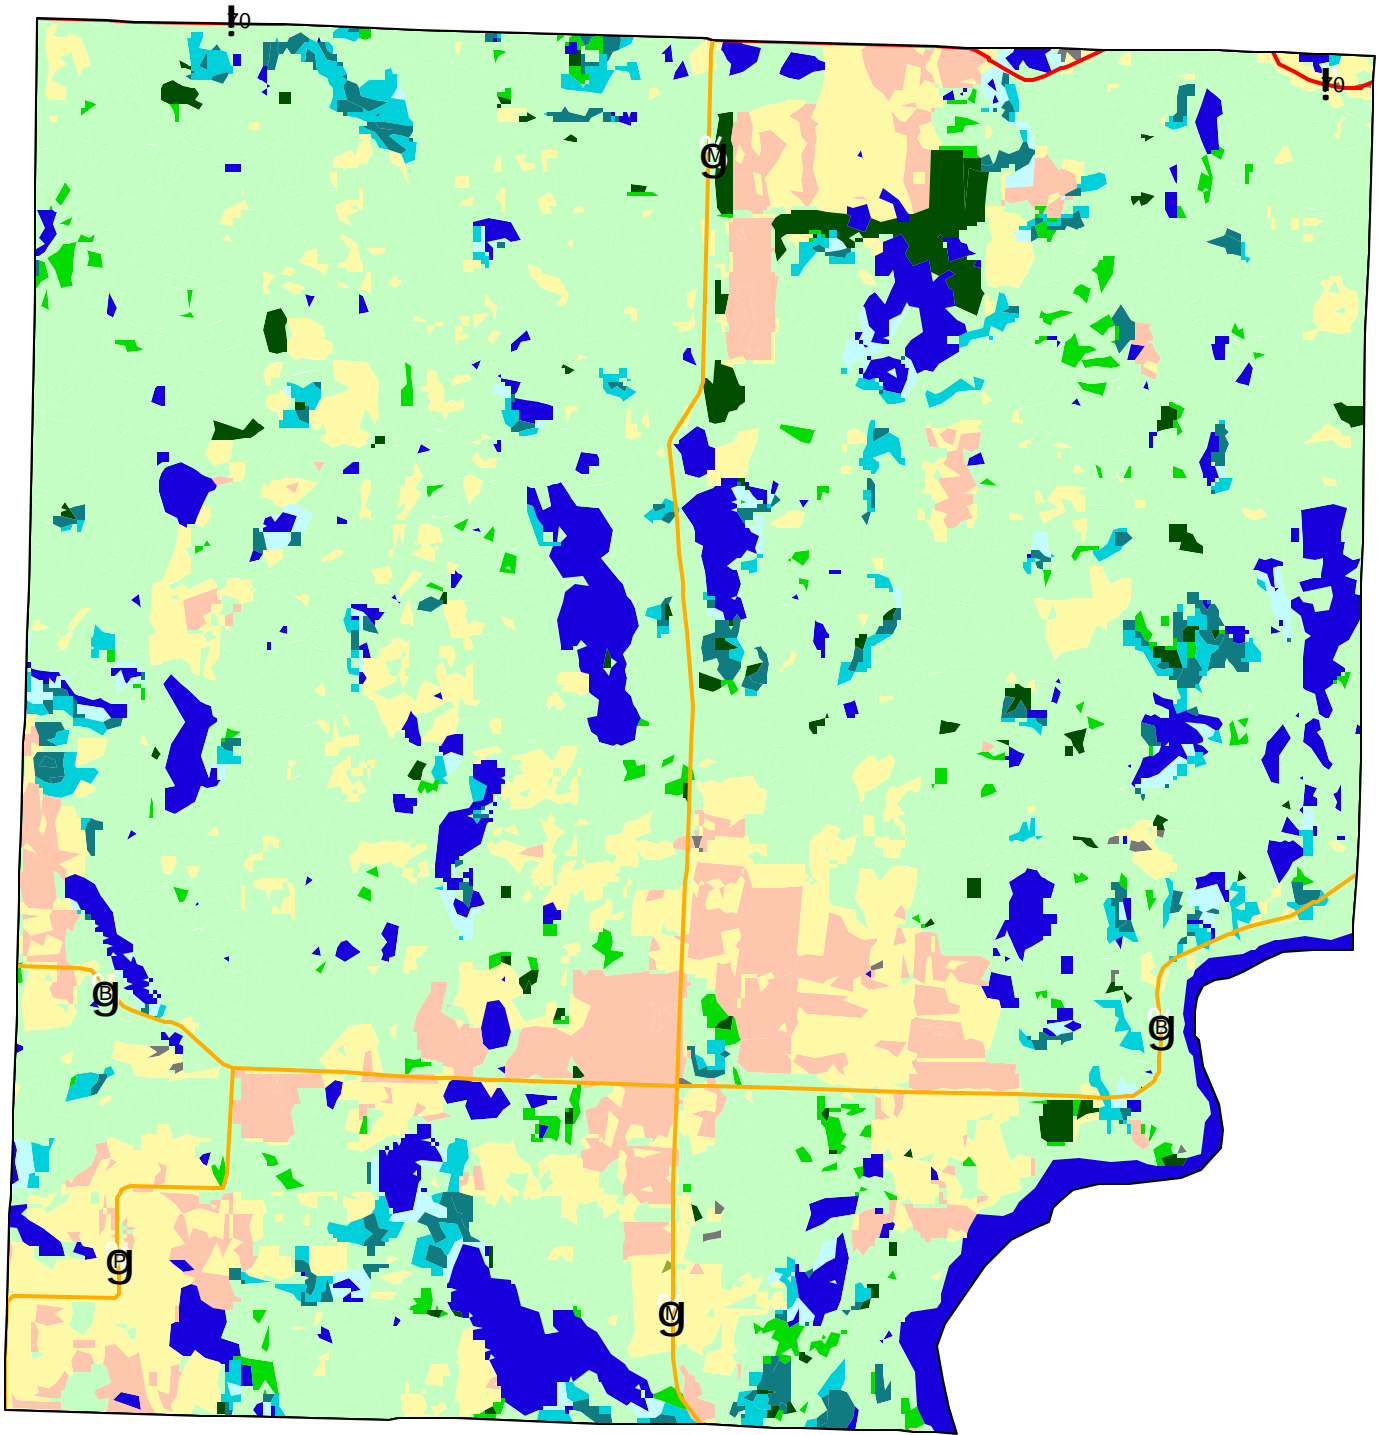

Land Cover Town of Madge

Source: Wisconsin Department of Natural Resources, Northwest Regional Planning Commission.