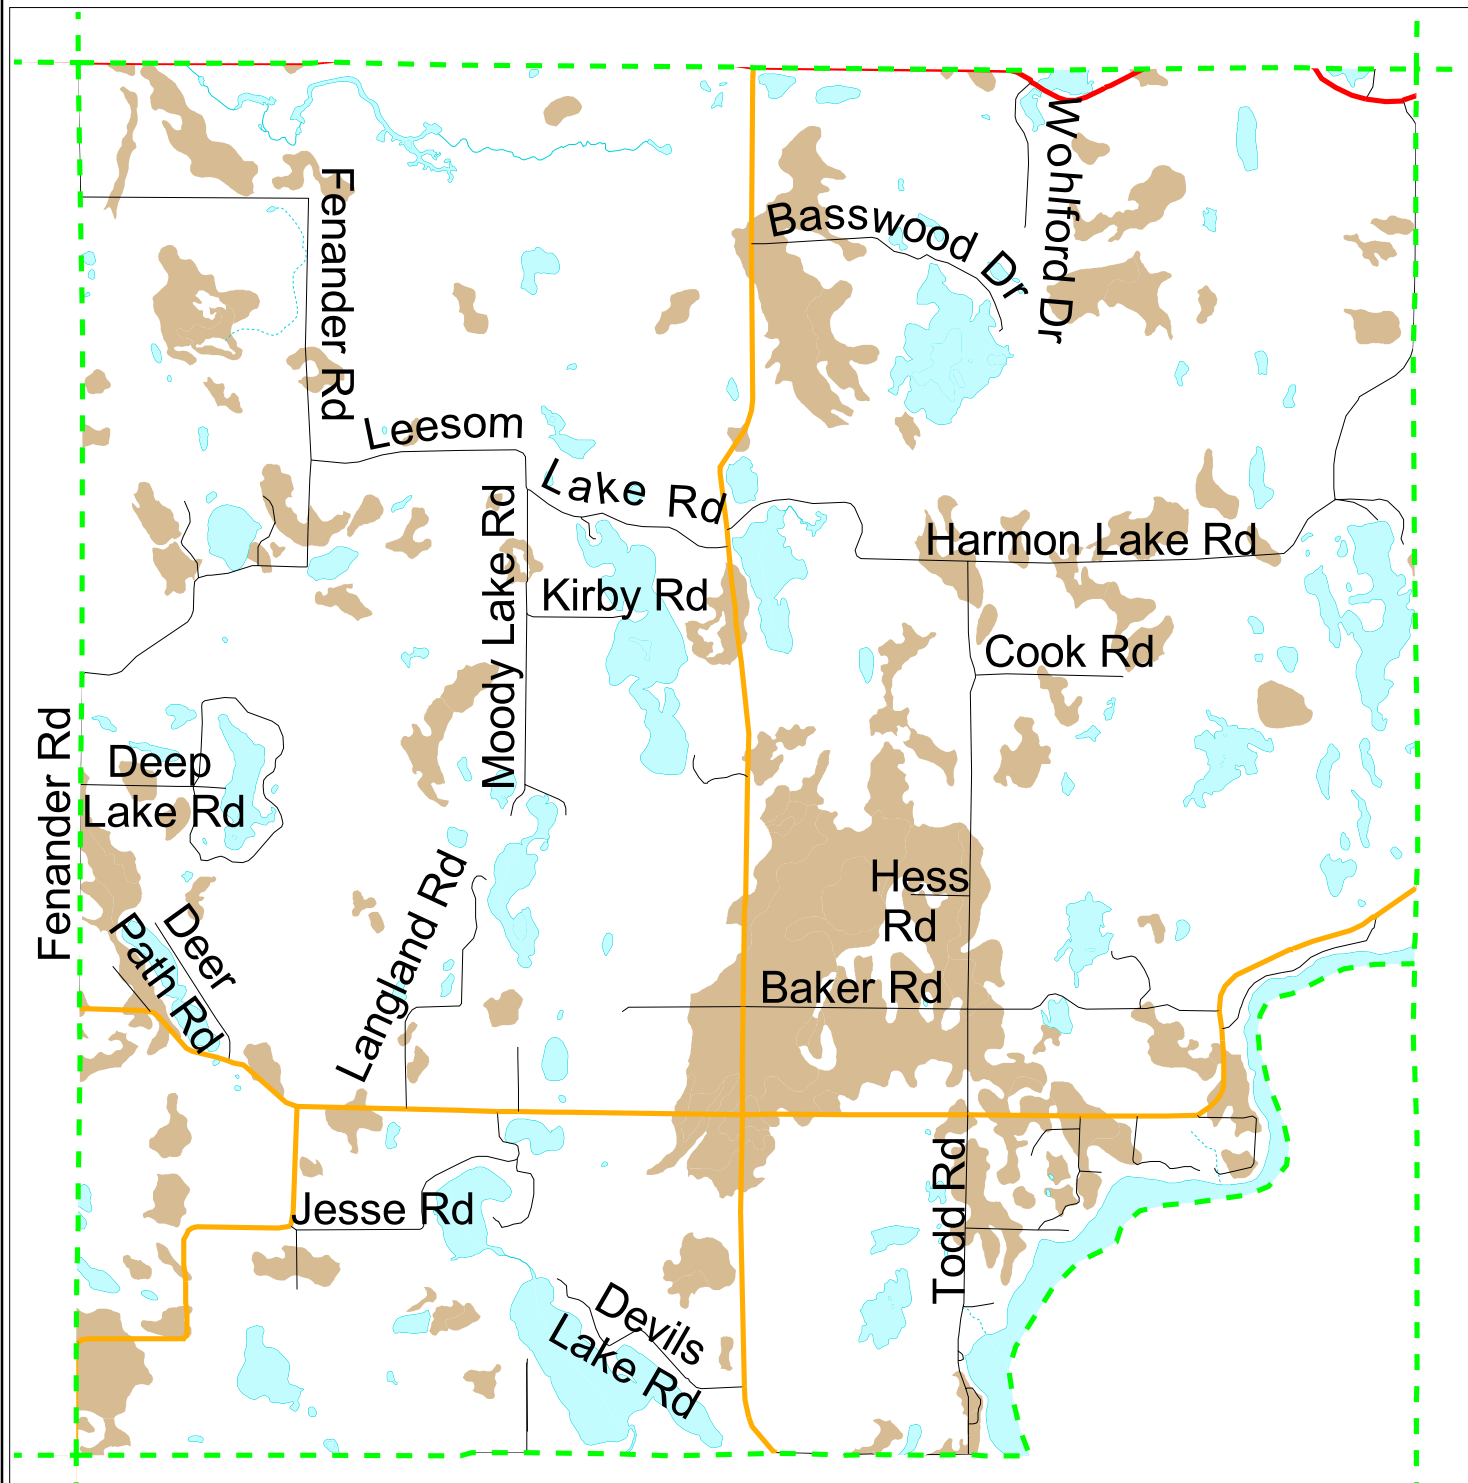

# Prime Farmland Town of Madge

- Prime Farmland
- Town Boundary
- Federal Highway
- State Highway
- County Highway
- Local Road
- Water Features

2000 0 2000 Feet