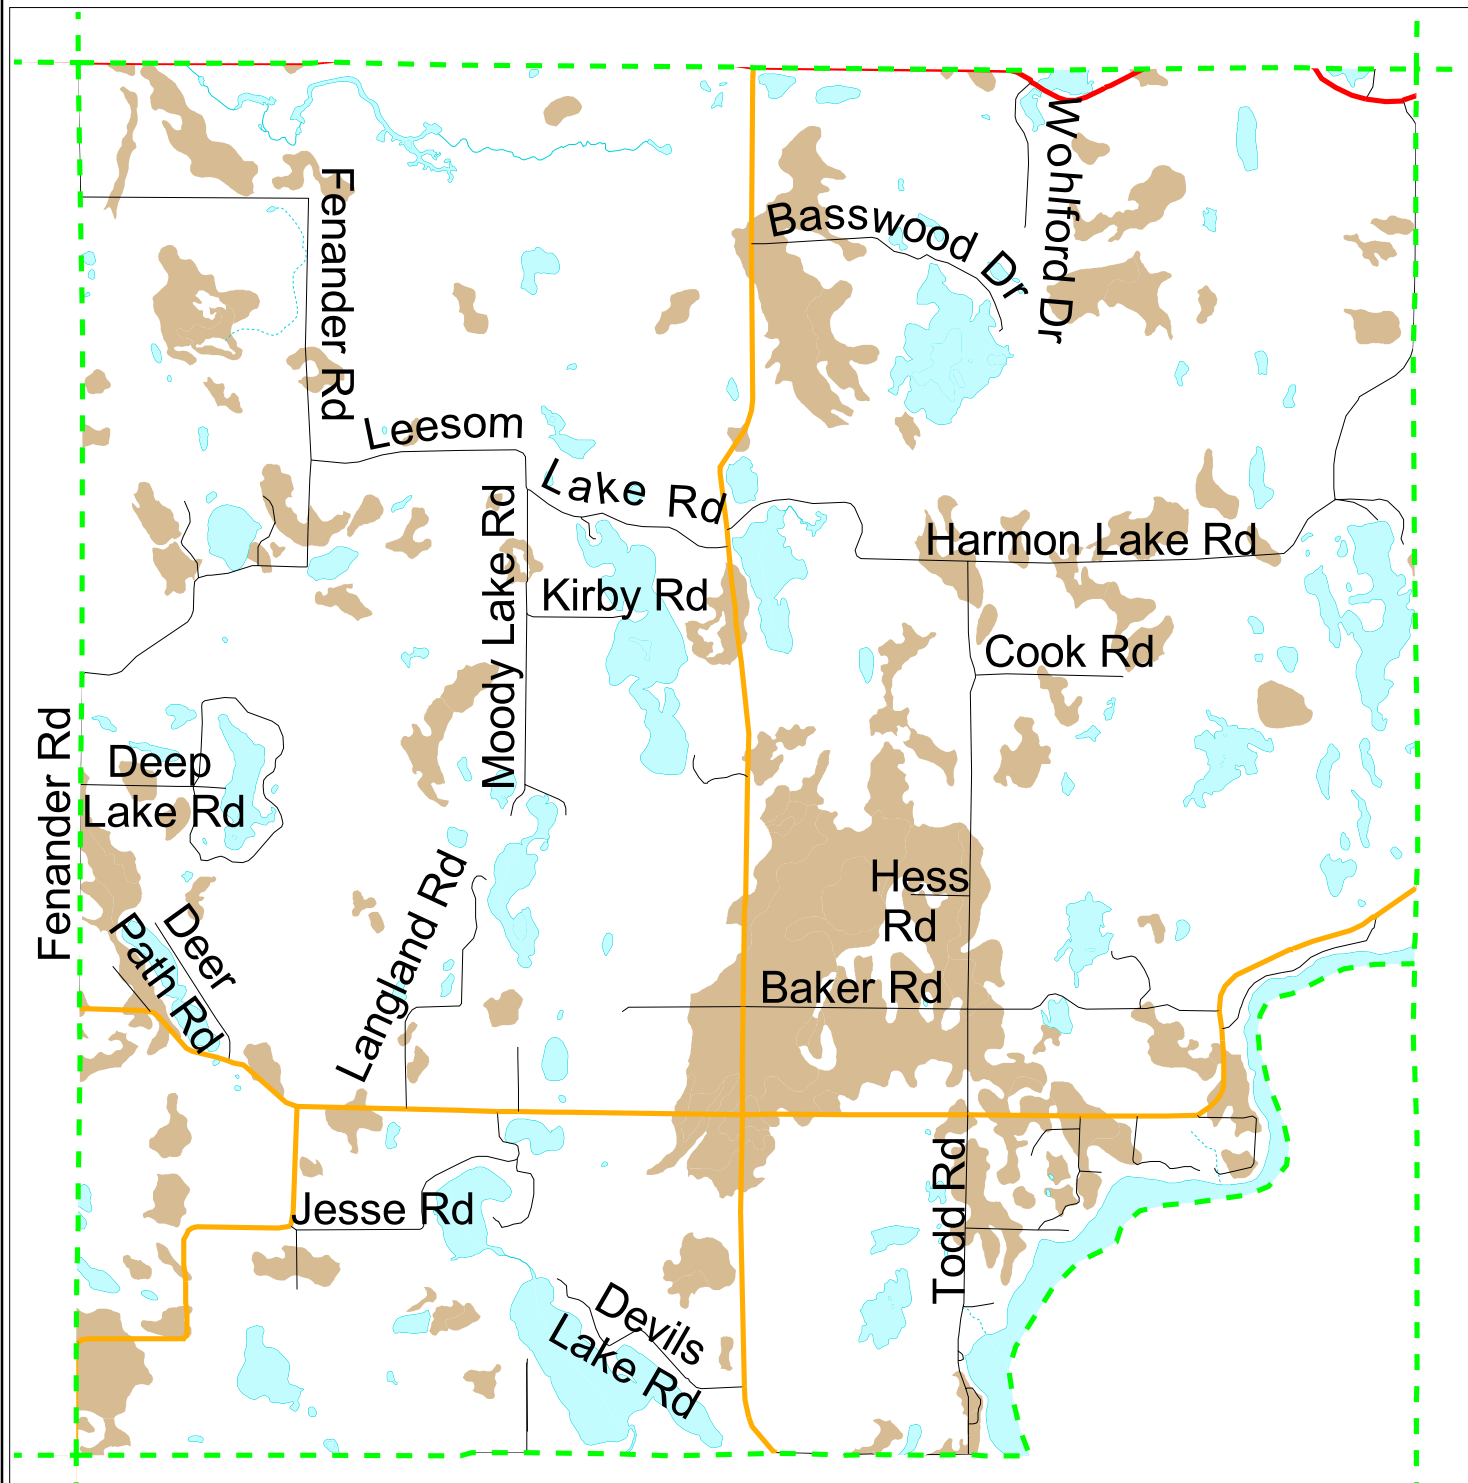

Prime Farmland Town of Madge

-  Prime Farmland
-  Town Boundary
-  Federal Highway
-  State Highway
-  County Highway
-  Local Road
-  Water Features

2000 0 2000 Feet