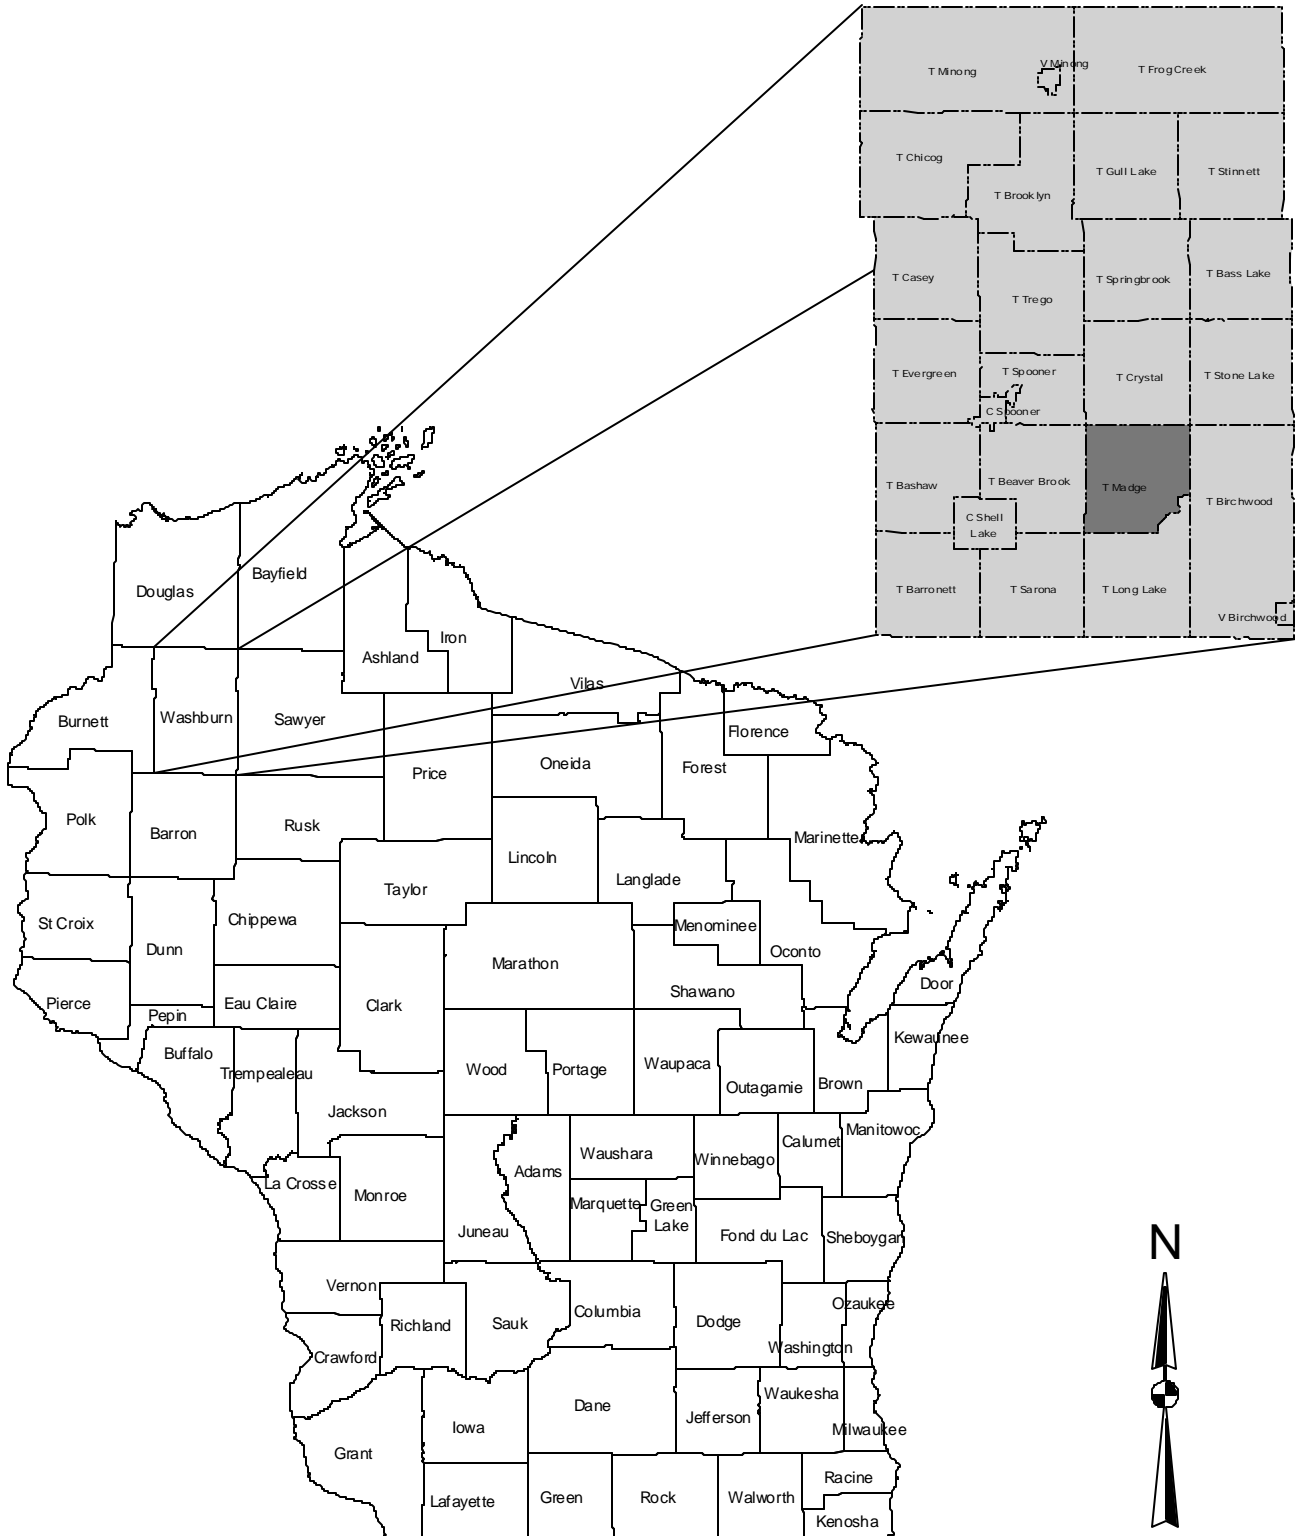

Location Map Town of Madge Washburn County, Wisconsin

WISCONSIN