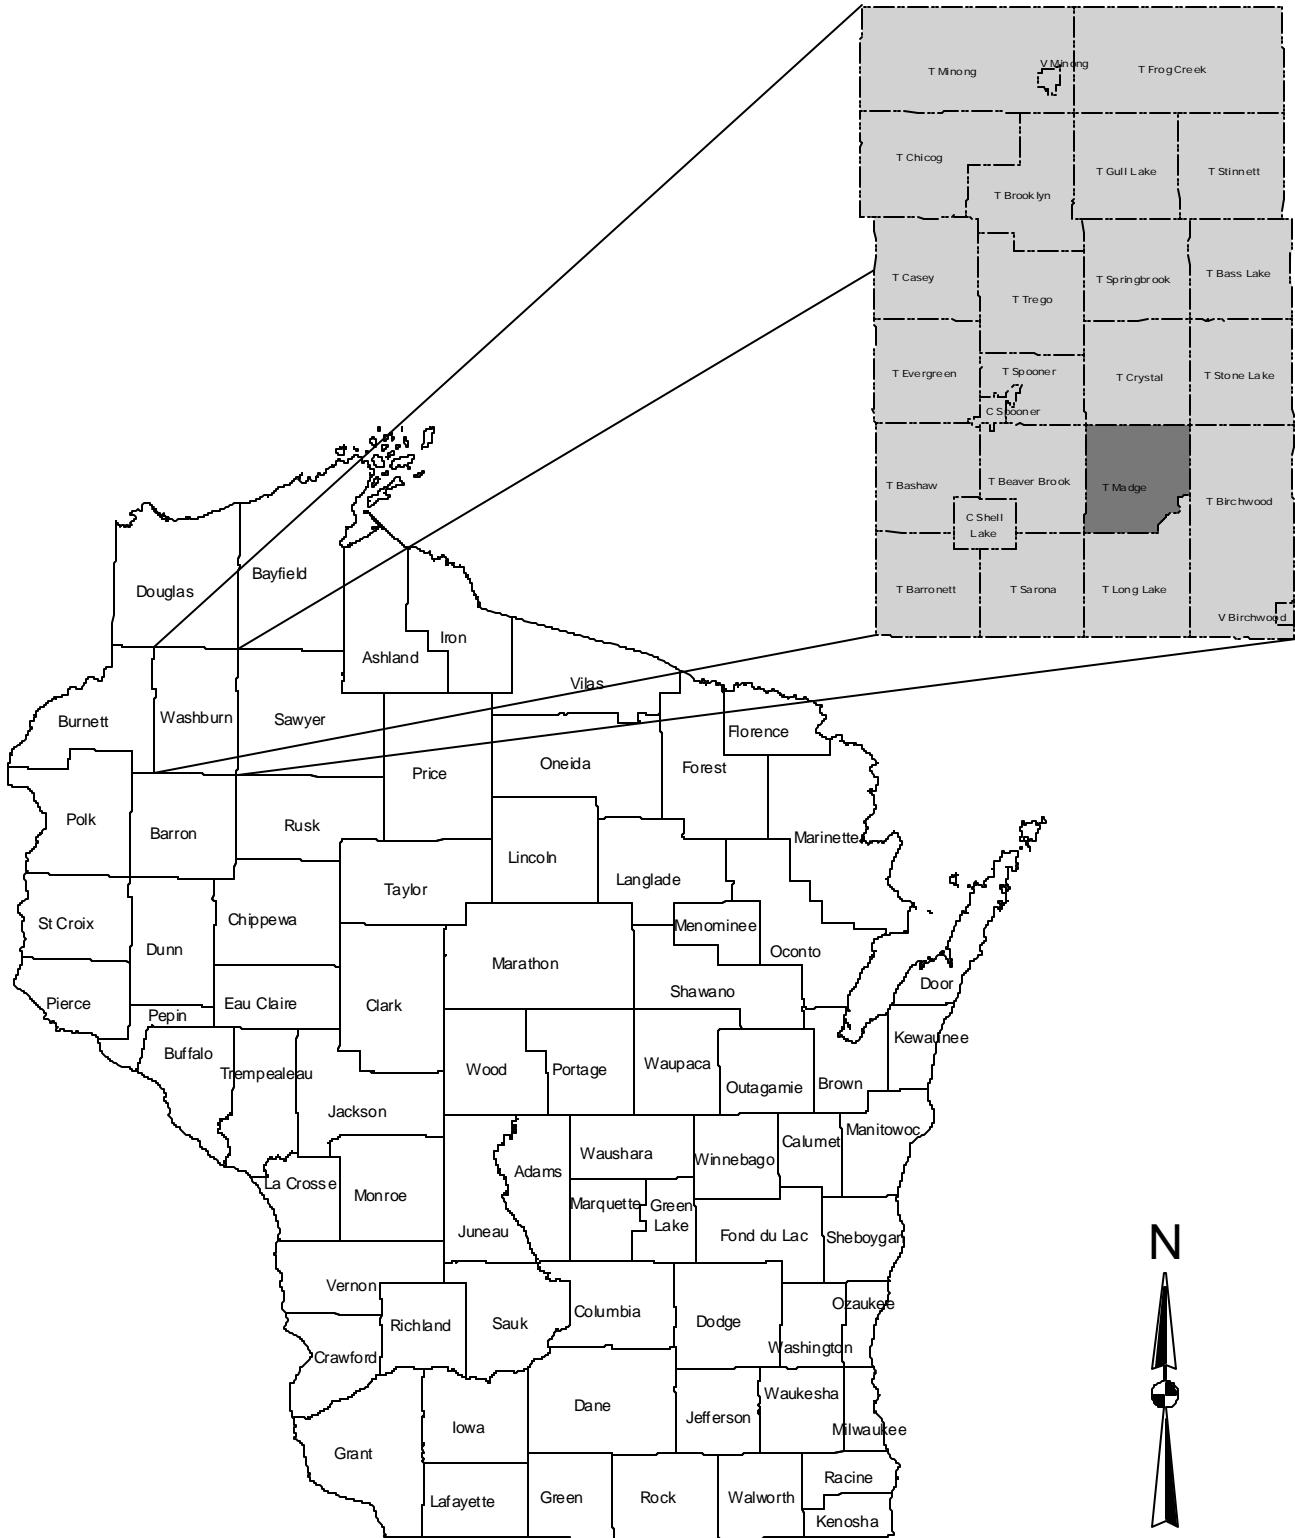

Location Map Town of Madge Washburn County, Wisconsin

WISCONSIN